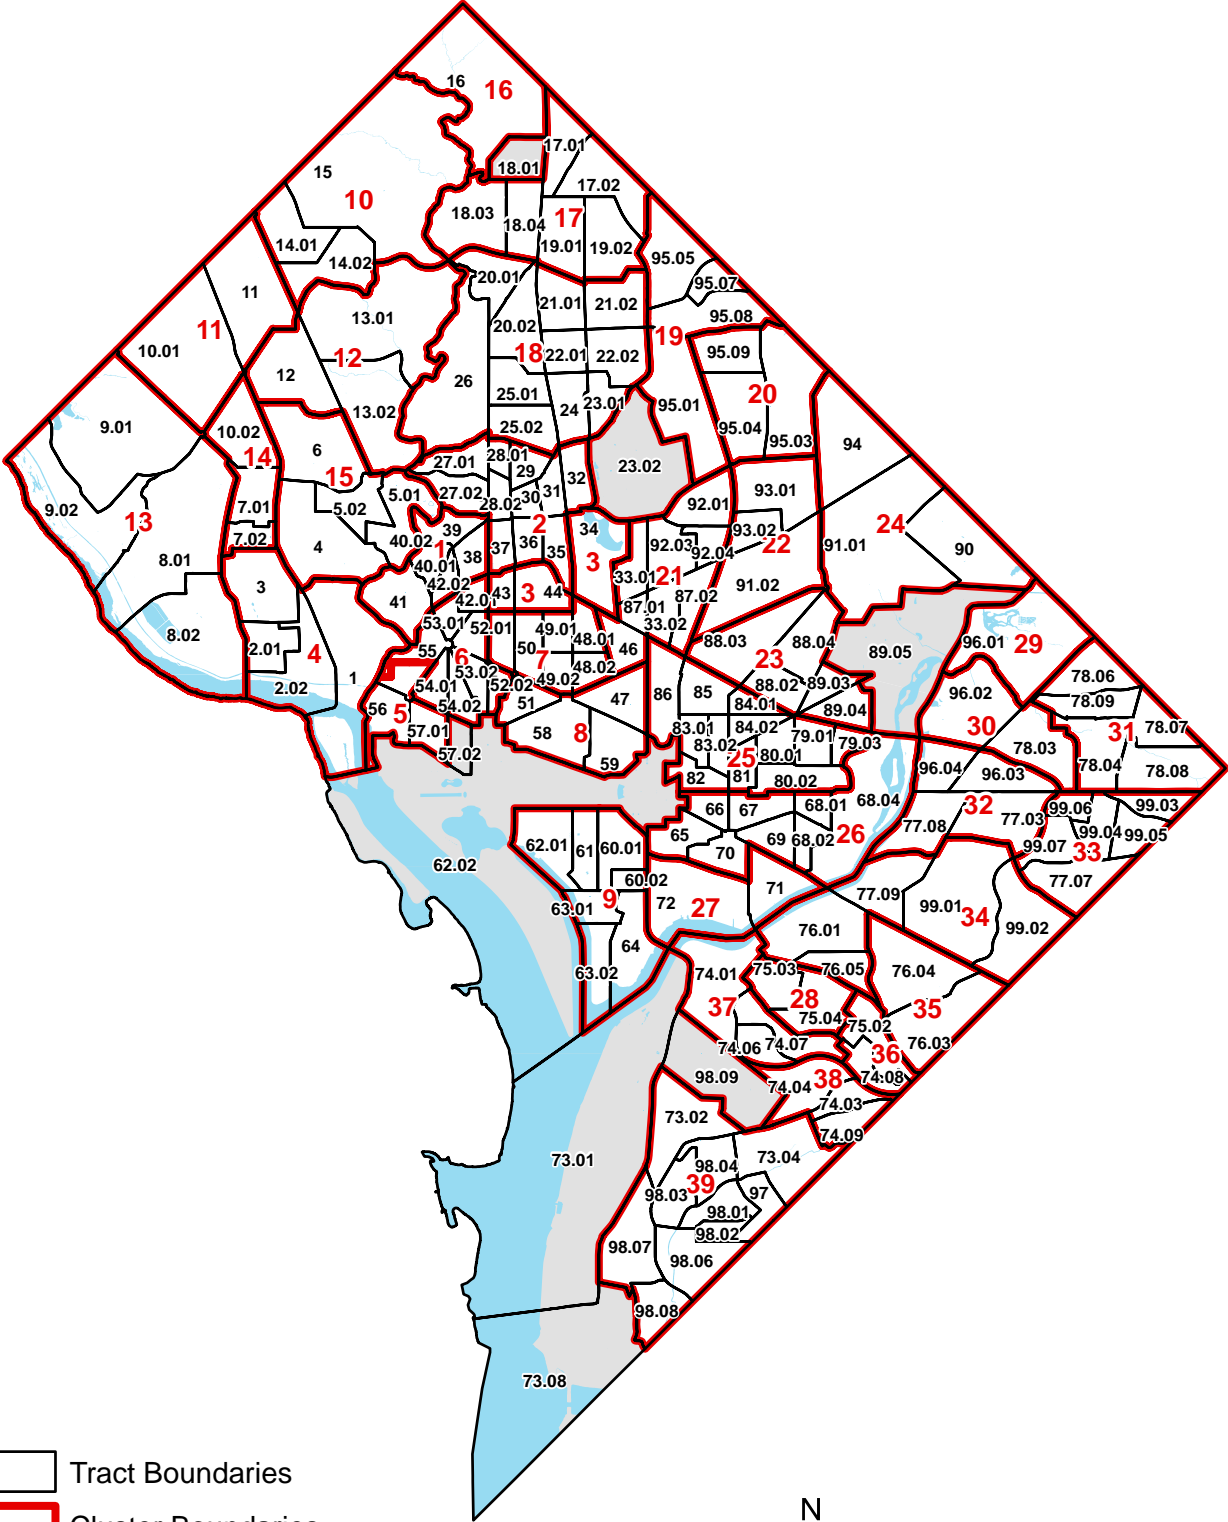

District of Columbia Neighborhood Clusters and Census Tracts

- Tract Boundaries
- Cluster Boundaries
- Non-Cluster Areas

0 0.5 1 2 3 Miles

District of Columbia Census Tracts (2000) by Neighborhood Cluster

Cluster	Tract Number	Cluster	Tract	Cluster	Tract	Cluster	Tract
1	40.01	9	60.01	20	95.04	30	96.02
	40.02		62.01		95.03		78.03
	39		64		95.09	31	78.08
	38		60.02	21	92.01		78.06
	41		63.01		92.03		78.07
2	27.01	10	61	22	33.01	32	78.09
	28.01		63.02		92.04		78.04
	28.02		14.01		87.02		33
	27.02		14.02		87.01	96.03	
	32	15	33.02	77.08			
	29	11	10.01	23	46	34	77.03
	31		11		93.01		99.06
	30	12	13.02	93.02	99.03		
	35		13.01	91.02	99.04		
	3	34	13	12	88.03	99.05	
		44		9.01	88.04	99.07	
43		9.02		88.02	77.07		
4	2.01	14	8.01	24	89.03	35	99.01
	2.02		8.02		89.04		77.09
	3		10.02		91.01		99.02
	1	7.01	90	76.01			
5	57.01	15	7.02	25	94	36	76.05
	56		5.01		80.01		76.03
	55-Blockgroup 3		5.02		79.01		76.04
6	53.01	6	4	79.03	75.02		
	42.01	16	16	83.01	74.08		
	42.02		17	17.01	37	74.07	
	53.02	17.02	83.02	74.06			
	54.01	18.03	84.02	74.01			
	54.02	18.04	80.02	38	74.04		
	54.02	19.02	81		74.03		
	52.02	19.01	82	74.09			
	55-Blockgroup 1	18	22.01	86	39	73.02	
	55-Blockgroup 2		25.01	85		97	
	23.01		84.01	73.04			
7	48.01	19	25.02	26	68.04	No Cluster: 23.02, 57.02, 98.09, 20.01, 18.01, 89.05, 62.02, 73.01, 98.08, 73.08	
	52.01		23.01		68.01		98.04
	49.01		25.02	68.02	98.03		
	49.02		20.02	66	98.07		
	48.02		21.01	67	98.01		
50	21.02	65	98.02				
8	58	22.02	69	98.06			
	59	26	70				
	47	24	27	71			
	51	95.05		72			
	95.07	28	75.03				
	95.08		75.04				
	95.01	29	96.01				

Source: District of Columbia Office of Planning, compiled by NeighborhoodInfo DC.