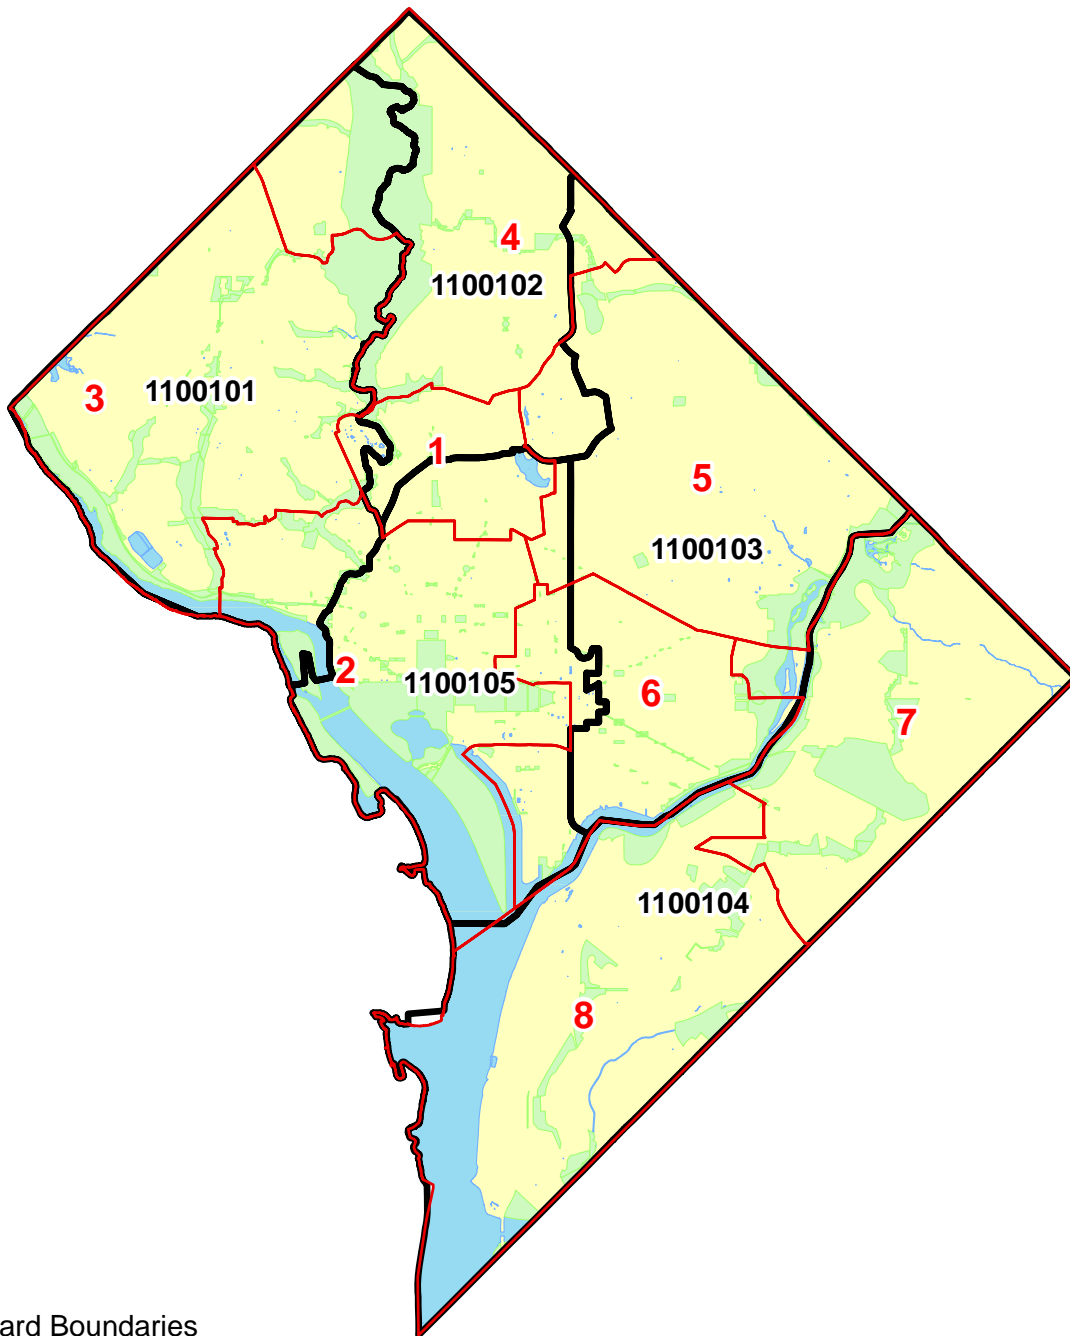

# District of Columbia Public Use Microdata Areas (PUMA) (2000) and Wards (2002)

-  Ward Boundaries
-  PUMA Boundaries

Source: NeighborhoodInfo DC  
Created: July 25, 2008